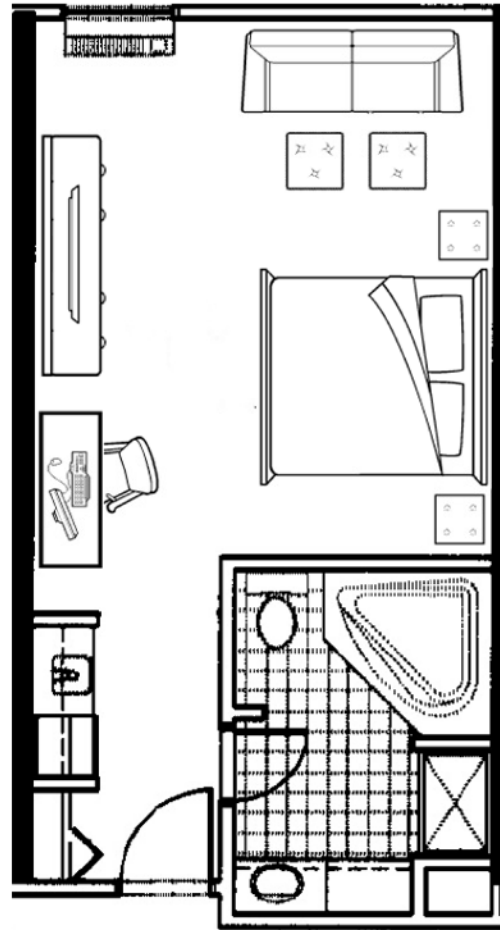

King or 2 Queens
360 sq. feet

\$69

King Premium
450 sq. feet

\$74

King Studio Suite
510 sq. feet

\$79