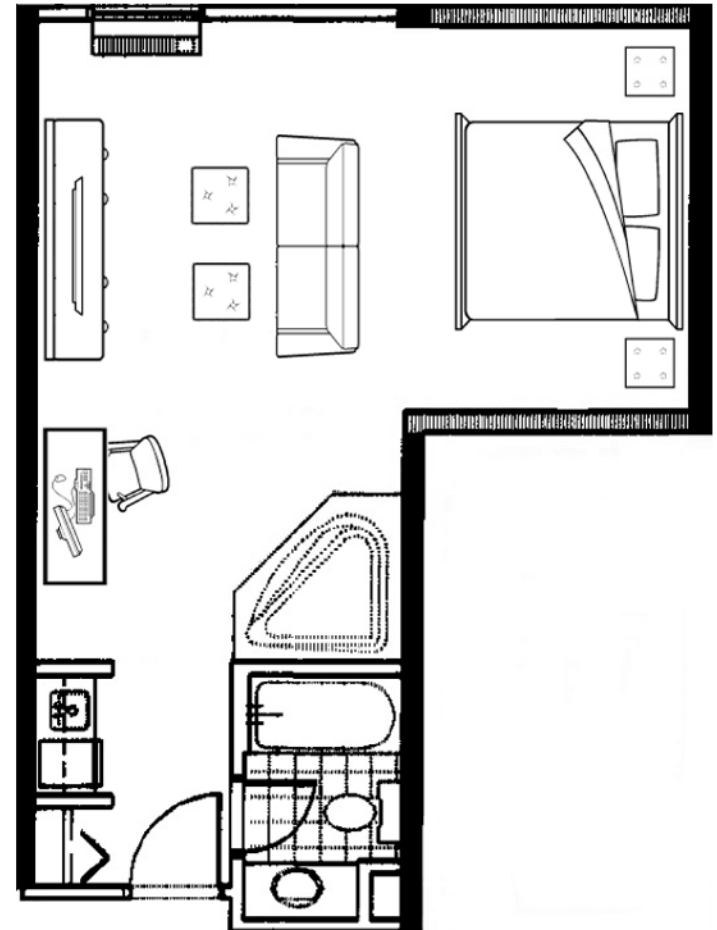

King or 2 Queens
360 sq. feet

\$69

King Premium
450 sq. feet

\$74

King Studio Suite
510 sq. feet

\$79