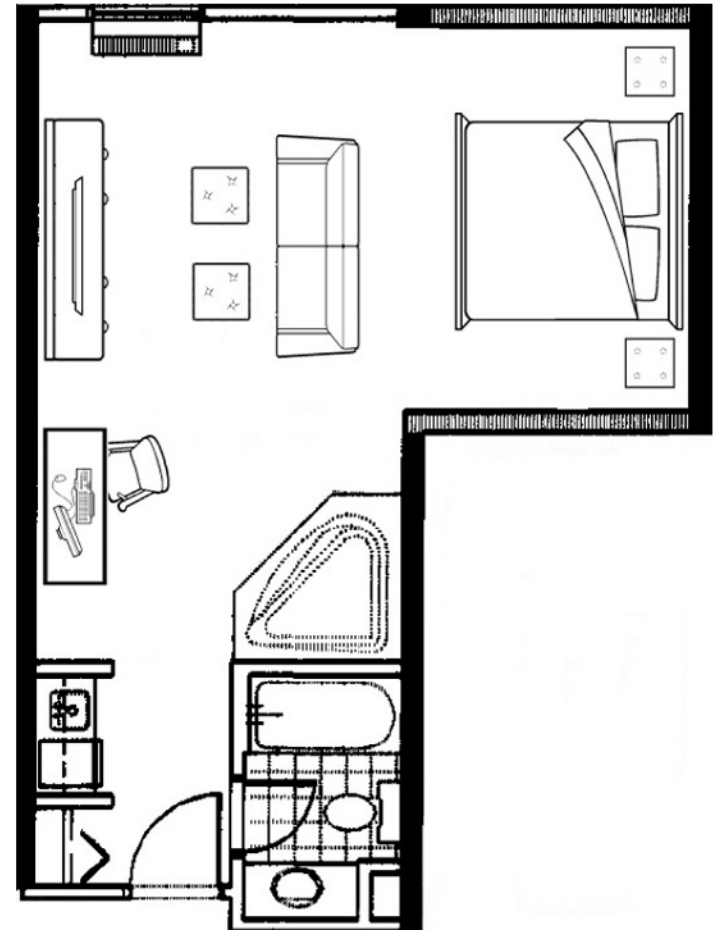

King or 2 Queens
360 sq. feet

\$59

Standard Rate: \$69

King Premium
450 sq. feet

\$64

Standard Rate: \$79

King Studio Suite
510 sq. feet

\$69