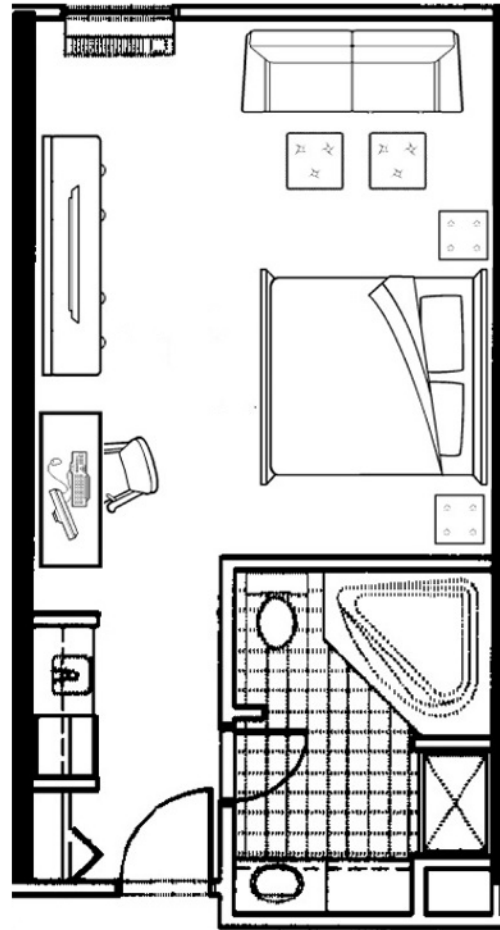

King or 2 Queens
360 sq. feet

\$59

Standard Rate: \$69

King Premium
450 sq. feet

\$64

Standard Rate: \$79

King Studio Suite
510 sq. feet

\$69